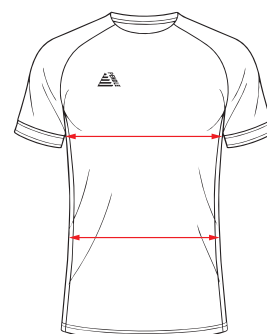

YOUTH

SUGGESTED AGE	SIZE	CHEST		WAIST	
		IN	CM	IN	CM
4-5	XS	22-24	56-61	18-20	46-51
6-7	S	26-28	66-71	21-23	53-58
8-10	SY	30-32	76-81	24-26	61-66
11-13	Y	34-36	86-91	27-29	69-74