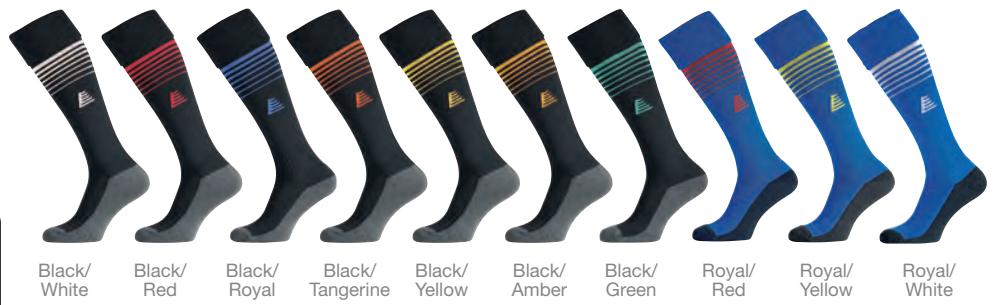

METZ

SOCKS

- Heavyweight pro quality
- Elasticated turn-over top
- Elasticated ankle support
- Soft and highly cushioned foot
- Breathable mesh to top of foot
- Graded contrast stripe with Pendle logo

Small 12-2   Youth 2-6   Adult 7-11

£4.39   £4.39   £5.29

SAME DAY DESPATCH
on all shorts and socks

REQUEST A SAMPLE
Samples despatched the same day

SCAN QR →
to go directly to Socks page

BUY DIRECT
SAVE TYPICALLY 40%

PRIMA

SOCKS

- Hooped sock with Pendle logo
- Heavyweight pro quality
- Elasticated turn-over top
- Elasticated ankle support

Small 12-2   Youth 2-6   Adult 7-11

£4.39   £4.39   £5.29

PREMIER

PLAIN SOCKS

- Heavyweight pro quality
- Elasticated ankle support
- Pendle logo on foot

Small 12-2   Youth 2-6   Adult 7-11

£3.99   £3.99   £4.79

75% POLYESTER, 20% NYLON, 5% OTHER FIBRES