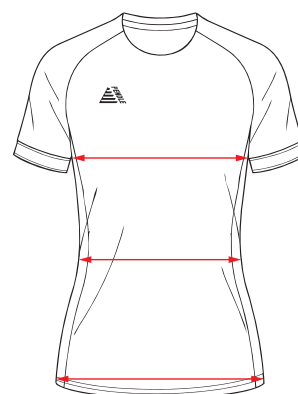

WOMEN

SIZE	CHEST		WAIST		HIPS	
	IN	CM	IN	CM	IN	CM
XS 6-8	32-34	81-86	30-32	75-80	33-35	85-90
S 8-10	35-37	88-93	32-34	82-87	37-39	94-99
M 12-14	38-40	96-101	35-37	90-95	41-43	104-109
L 14-16	41-43	104-109	38-40	97-102	44-46	113-118
XL 16-18	43-45	110-115	41-43	104-109	47-49	120-125