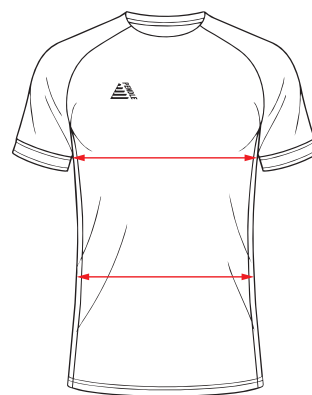

APPROXIMATE SIZE GUIDE

APPROXIMATE SIZING GUIDE Whilst sizes of children and adults vary, we would like to suggest the following:

ADULT

SIZE	CHEST		WAIST	
	IN	CM	IN	CM
S-M	38-40	97-102	30-32	76-81
L	42-44	107-112	33-35	84-89
XL	46-48	117-122	37-39	94-99
XXL	50-52	127-132	41-43	104-109