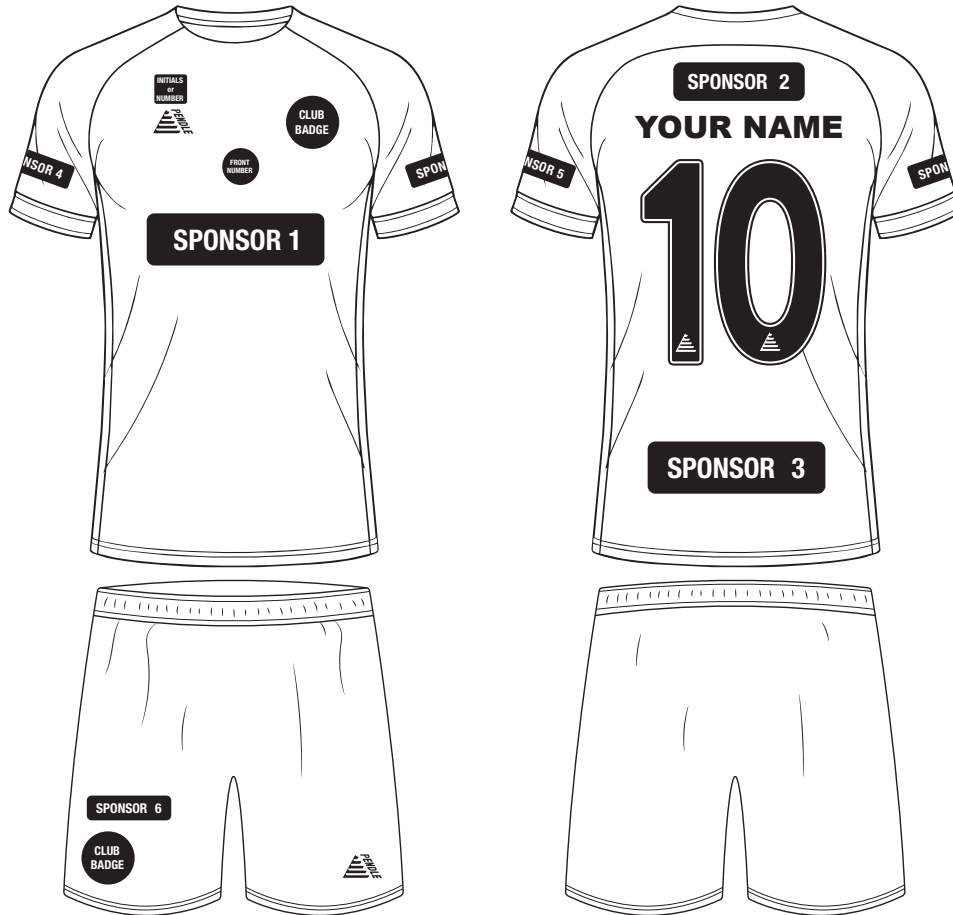

PRINT & NUMBERS

We offer high-quality embroidery for badges plus high-quality printing for sponsor logos, badges, names, initials and numbers. Below is a guide to FA-approved placement areas for sponsorships and badges.

PRINT LOCATIONS